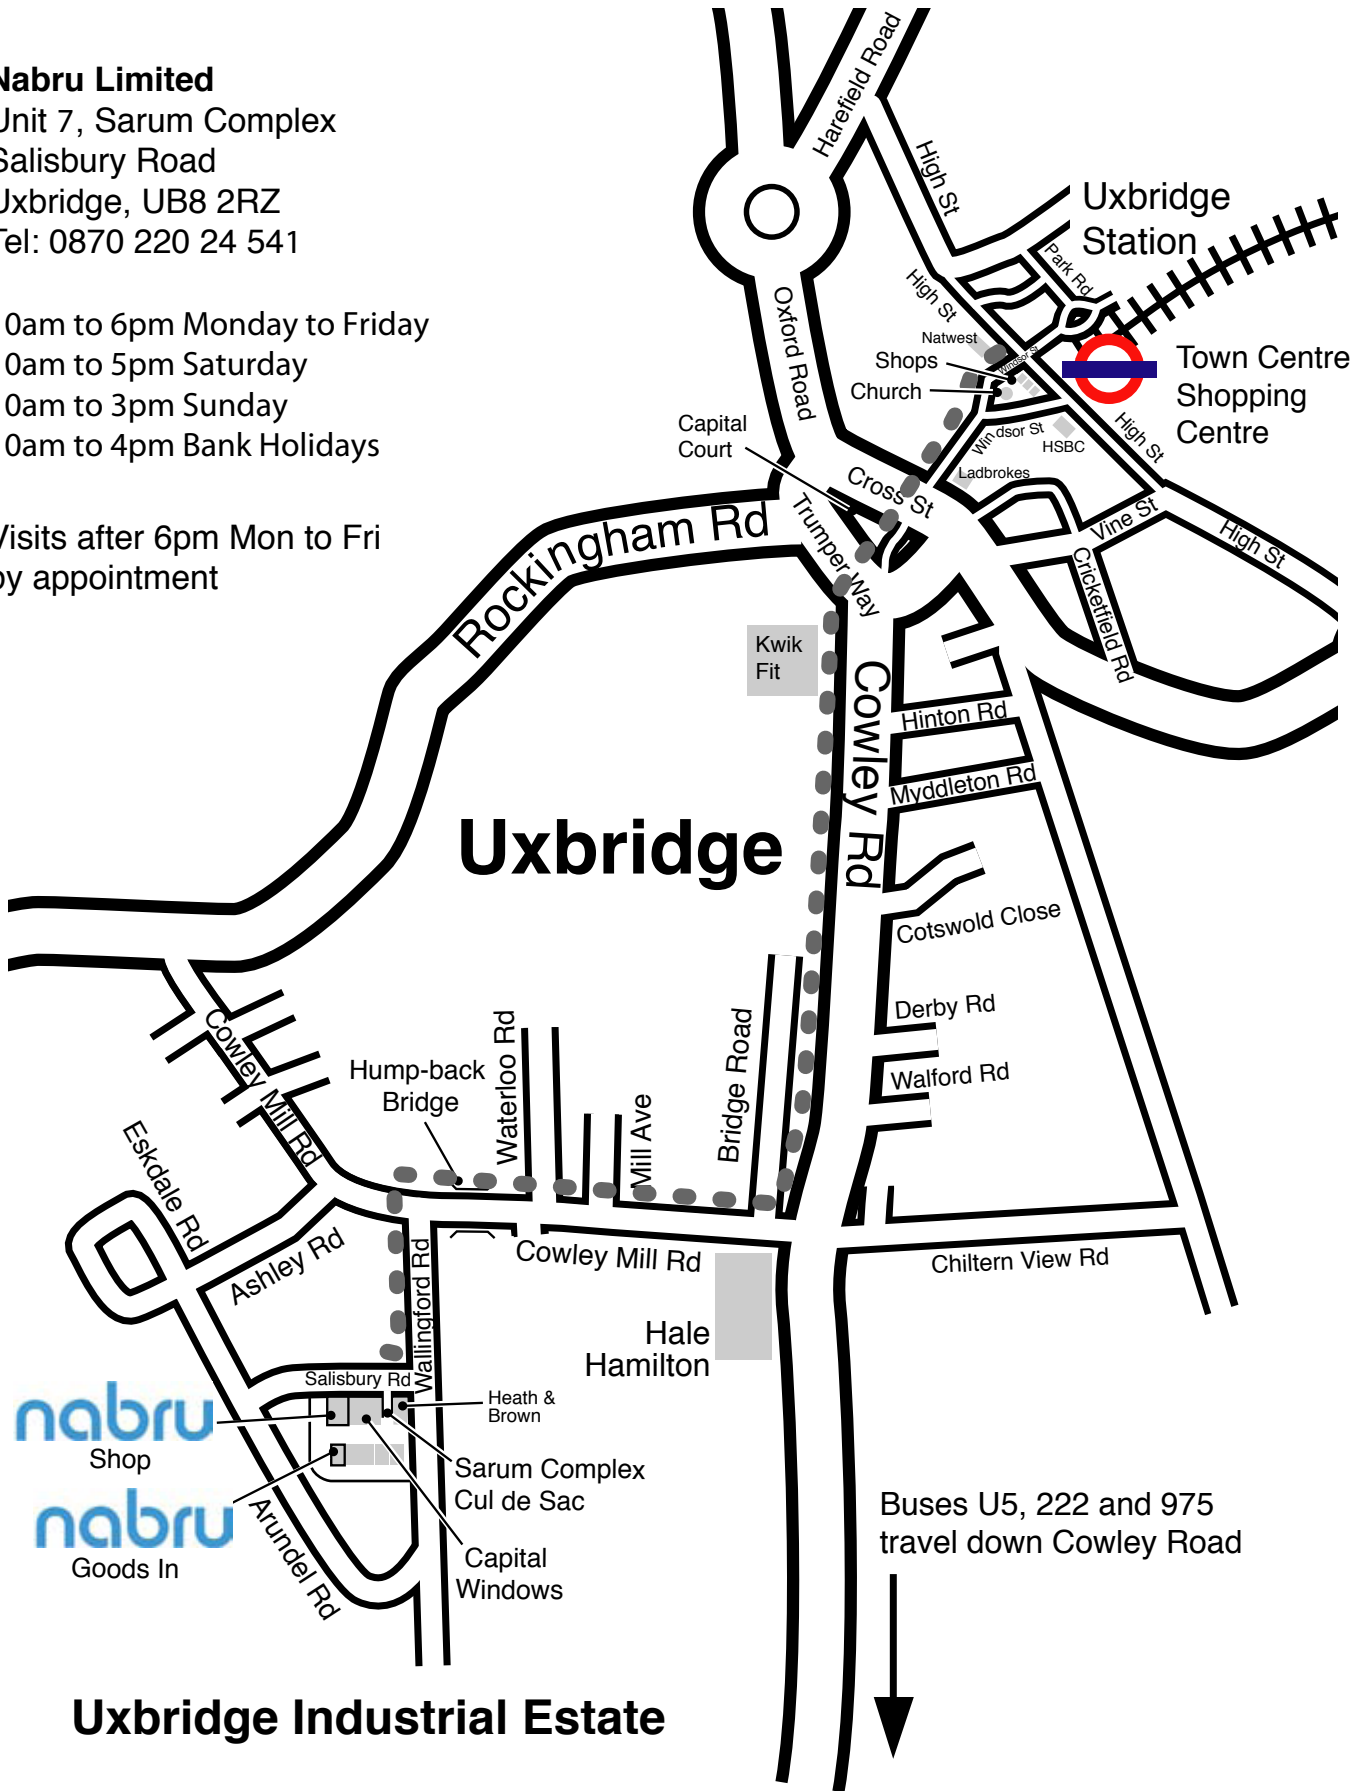

Walking Map

Nabru Limited

Unit 7, Sarum Complex
Salisbury Road
Uxbridge, UB8 2RZ
Tel: 0870 220 24 541

10am to 6pm Monday to Friday
10am to 5pm Saturday
10am to 3pm Sunday
10am to 4pm Bank Holidays

Visits after 6pm Mon to Fri
by appointment