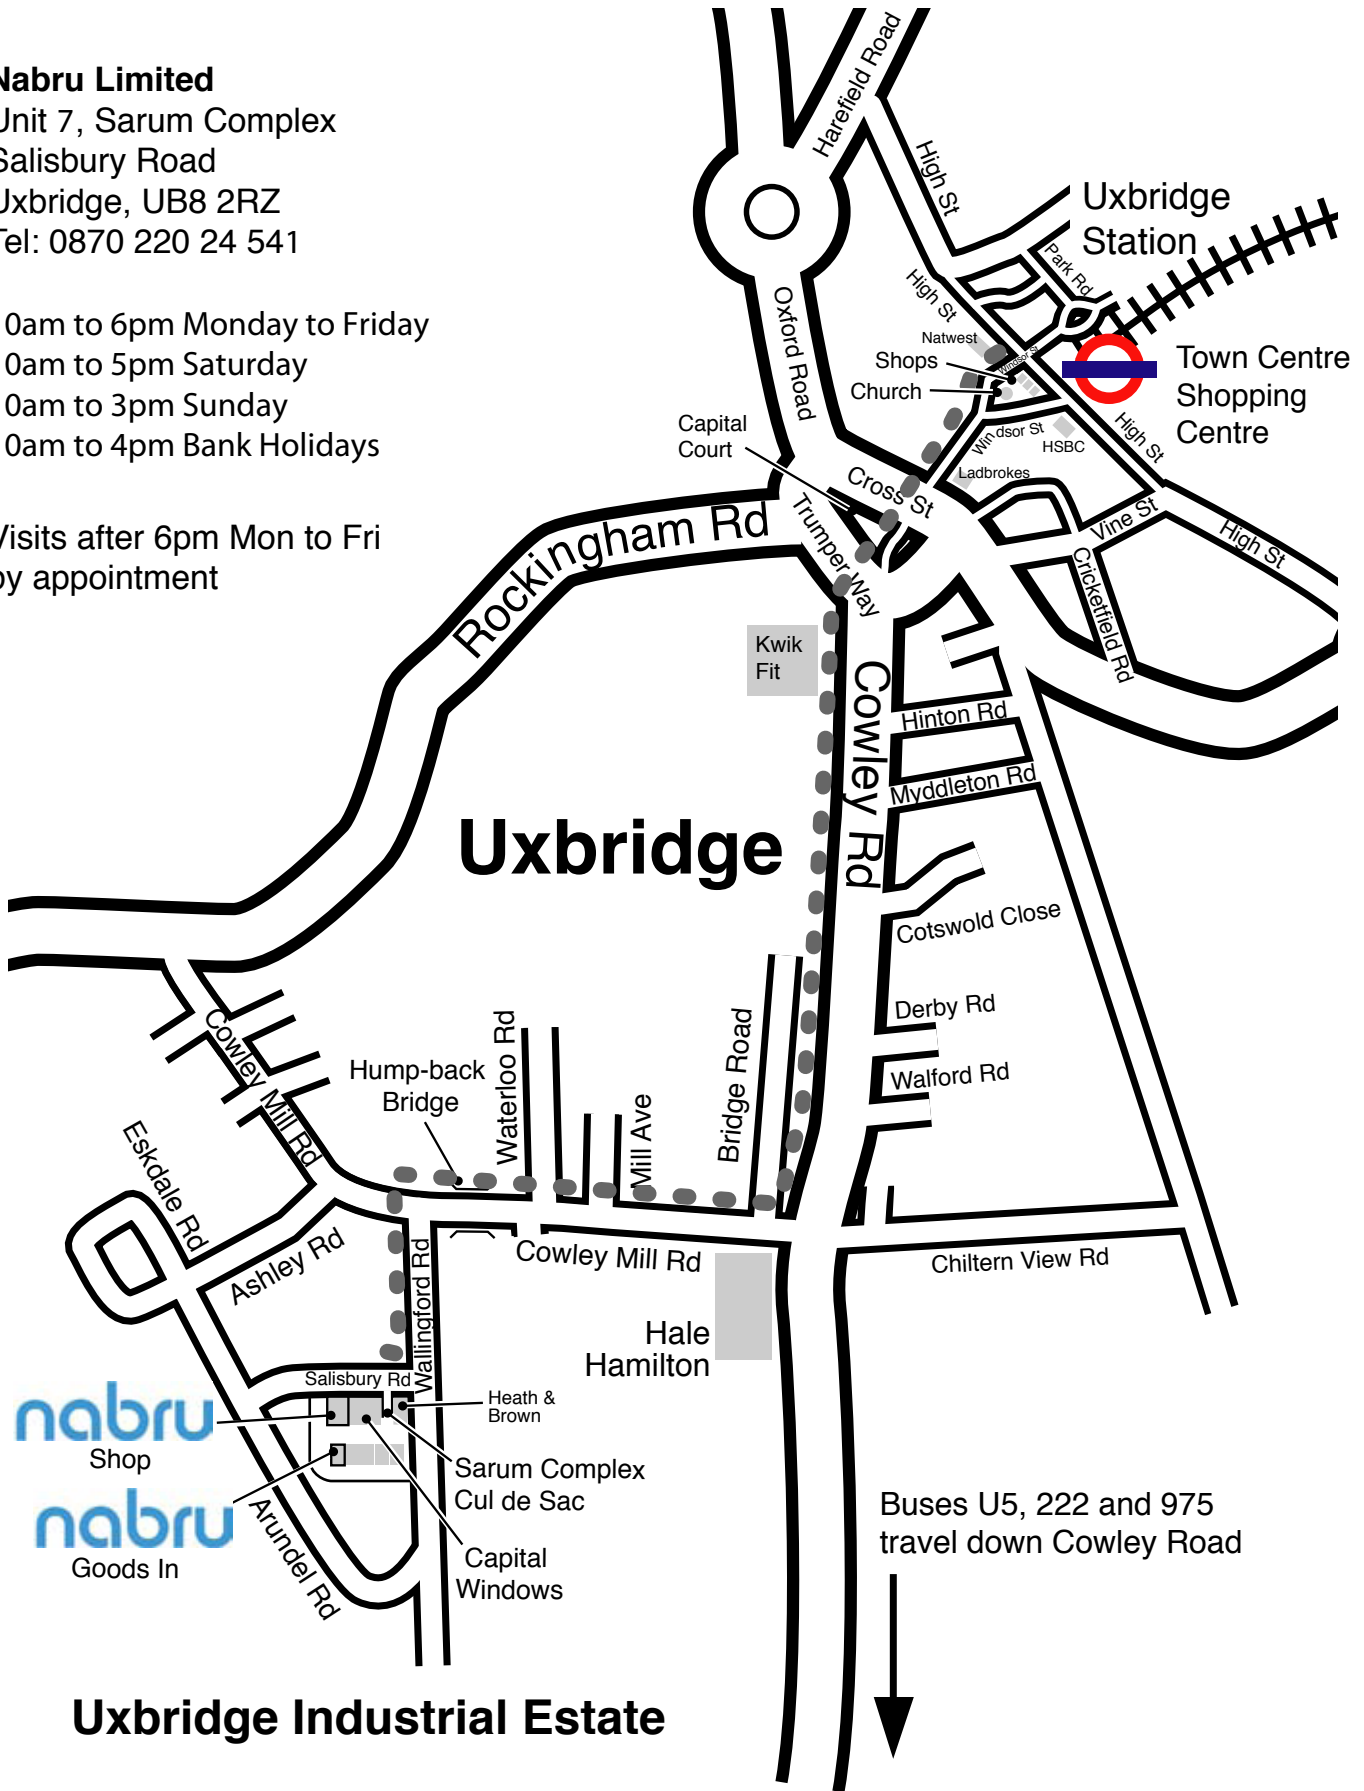

Walking Map

Nabru Limited

Unit 7, Sarum Complex
Salisbury Road
Uxbridge, UB8 2RZ
Tel: 0870 220 24 541

10am to 6pm Monday to Friday
10am to 5pm Saturday
10am to 3pm Sunday
10am to 4pm Bank Holidays

Visits after 6pm Mon to Fri
by appointment