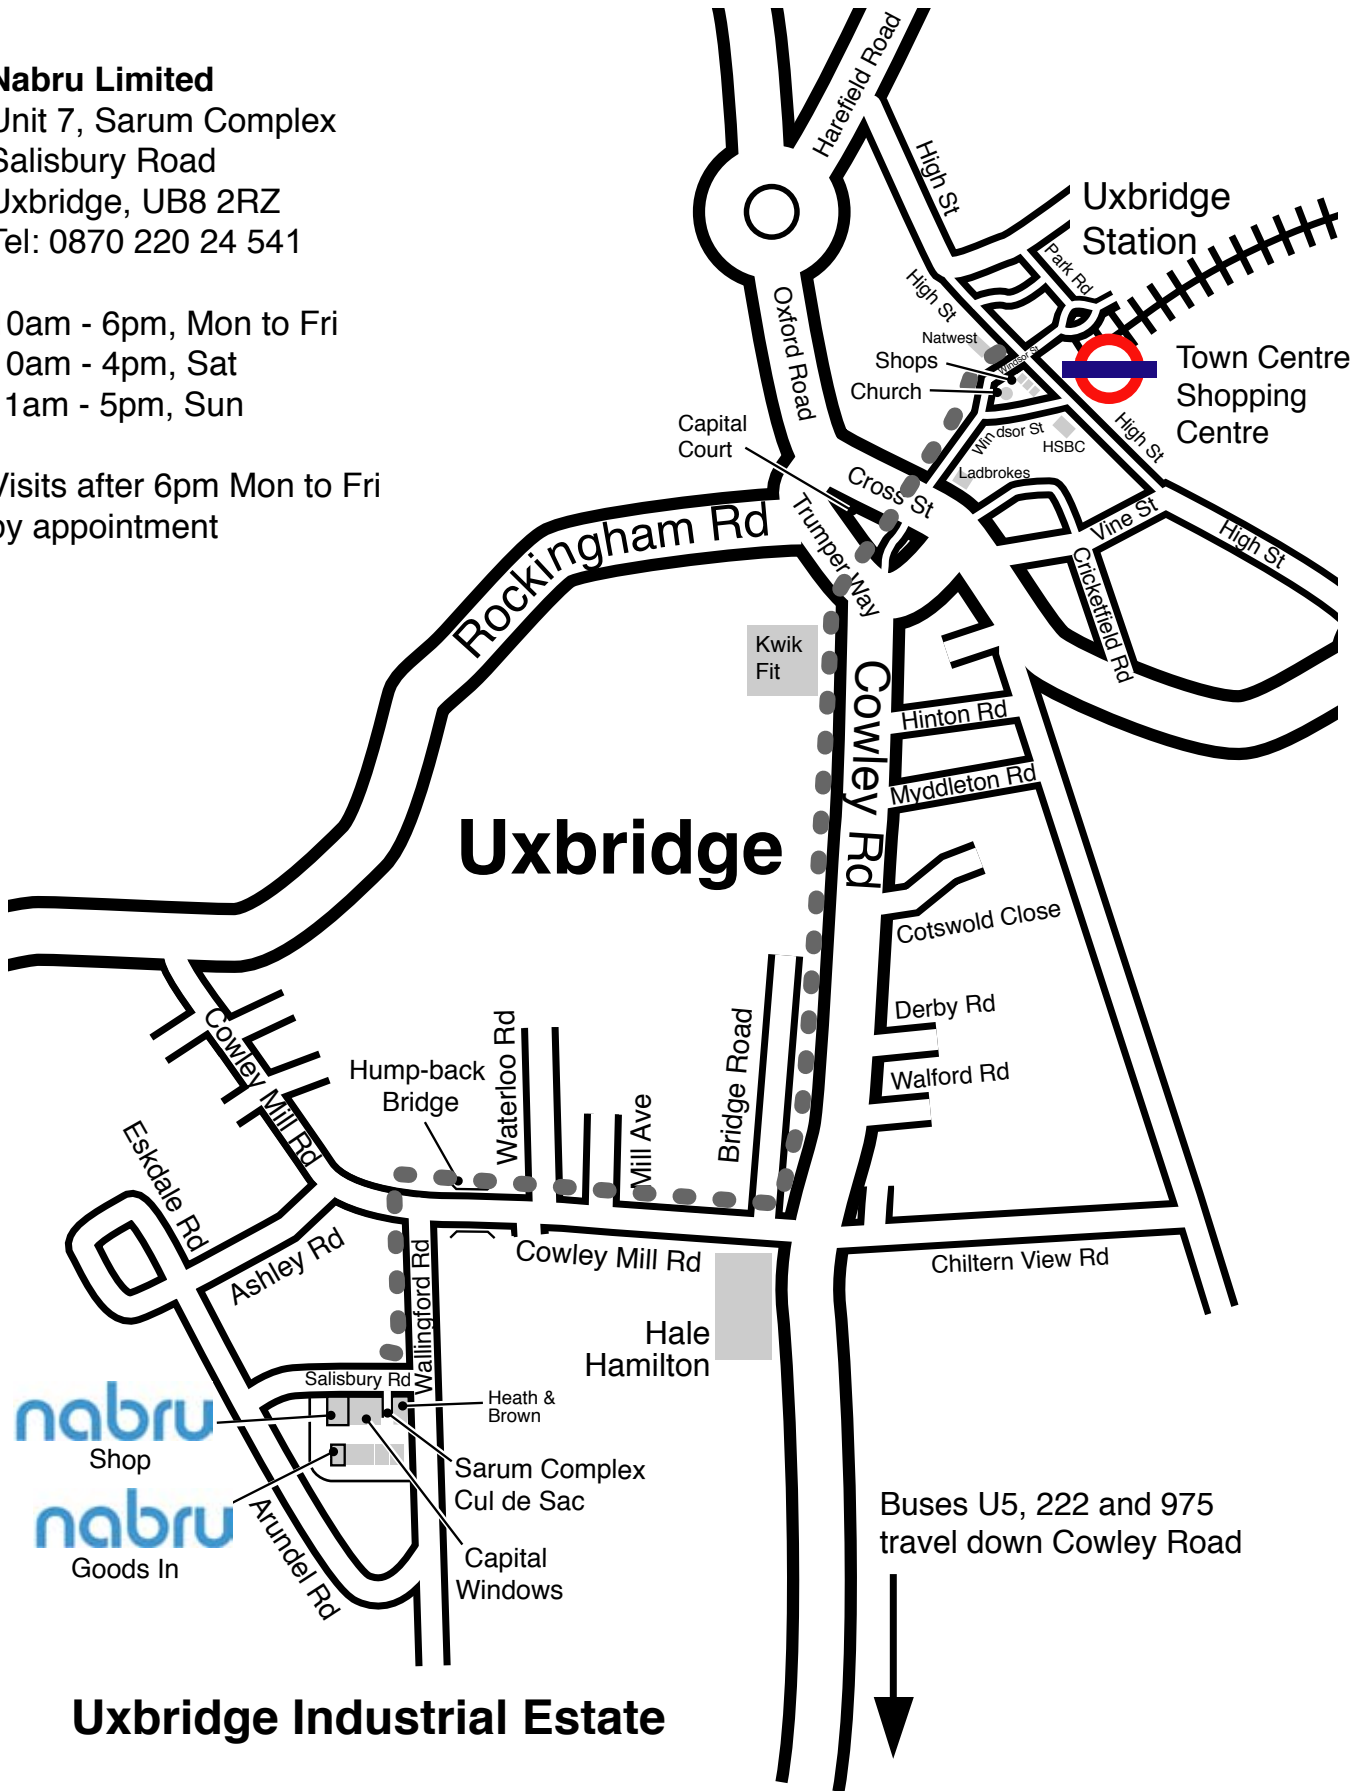

Walking Map

Nabru Limited

Unit 7, Sarum Complex
Salisbury Road
Uxbridge, UB8 2RZ
Tel: 0870 220 24 541

10am - 6pm, Mon to Fri
10am - 4pm, Sat
11am - 5pm, Sun

Visits after 6pm Mon to Fri
by appointment

Uxbridge Industrial Estate