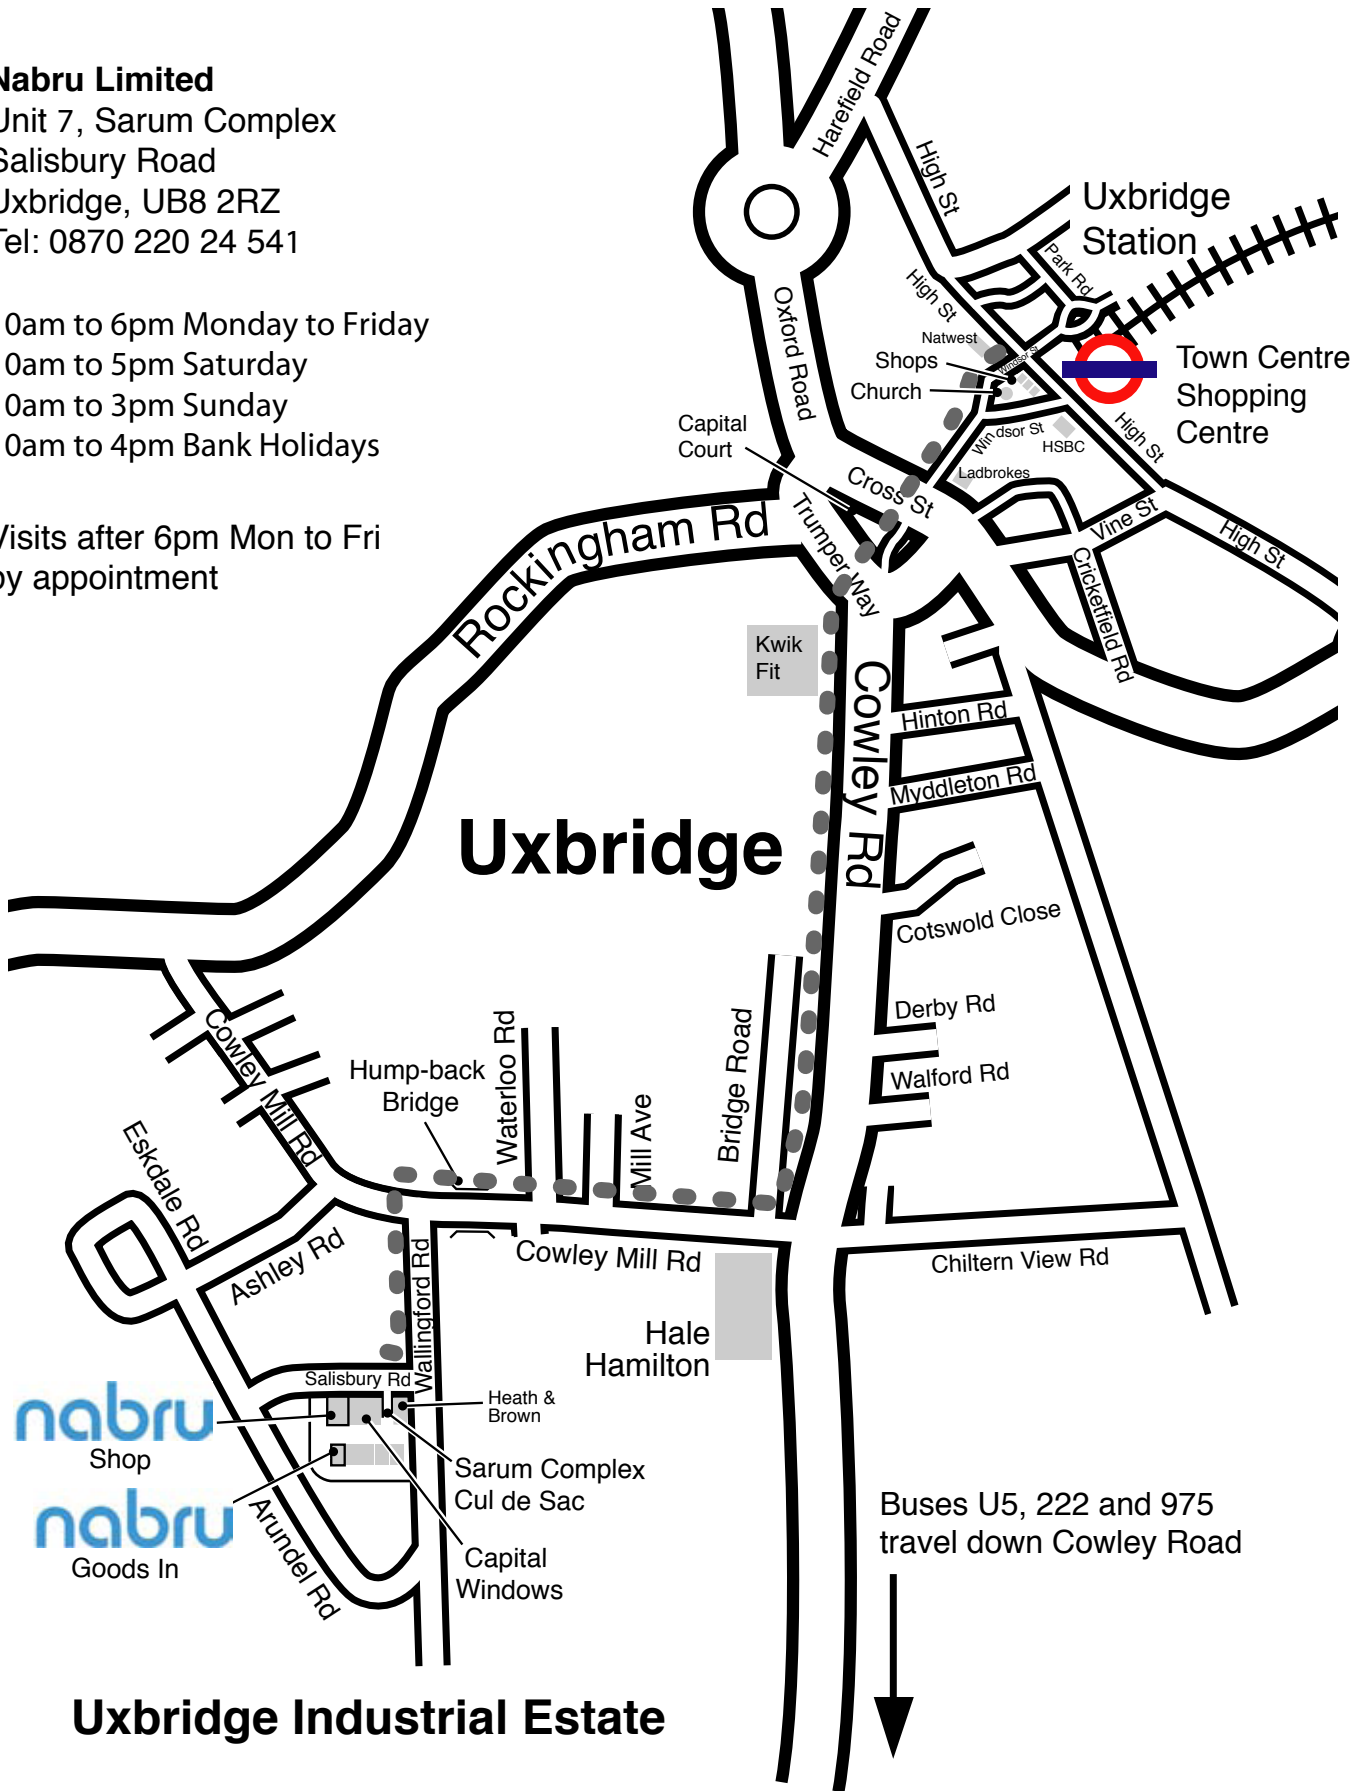

Walking Map

Nabru Limited

Unit 7, Sarum Complex
Salisbury Road
Uxbridge, UB8 2RZ
Tel: 0870 220 24 541

10am to 6pm Monday to Friday
10am to 5pm Saturday
10am to 3pm Sunday
10am to 4pm Bank Holidays

Visits after 6pm Mon to Fri
by appointment

nabru
Shop

nabru
Goods In

Uxbridge Industrial Estate

Buses U5, 222 and 975
travel down Cowley Road